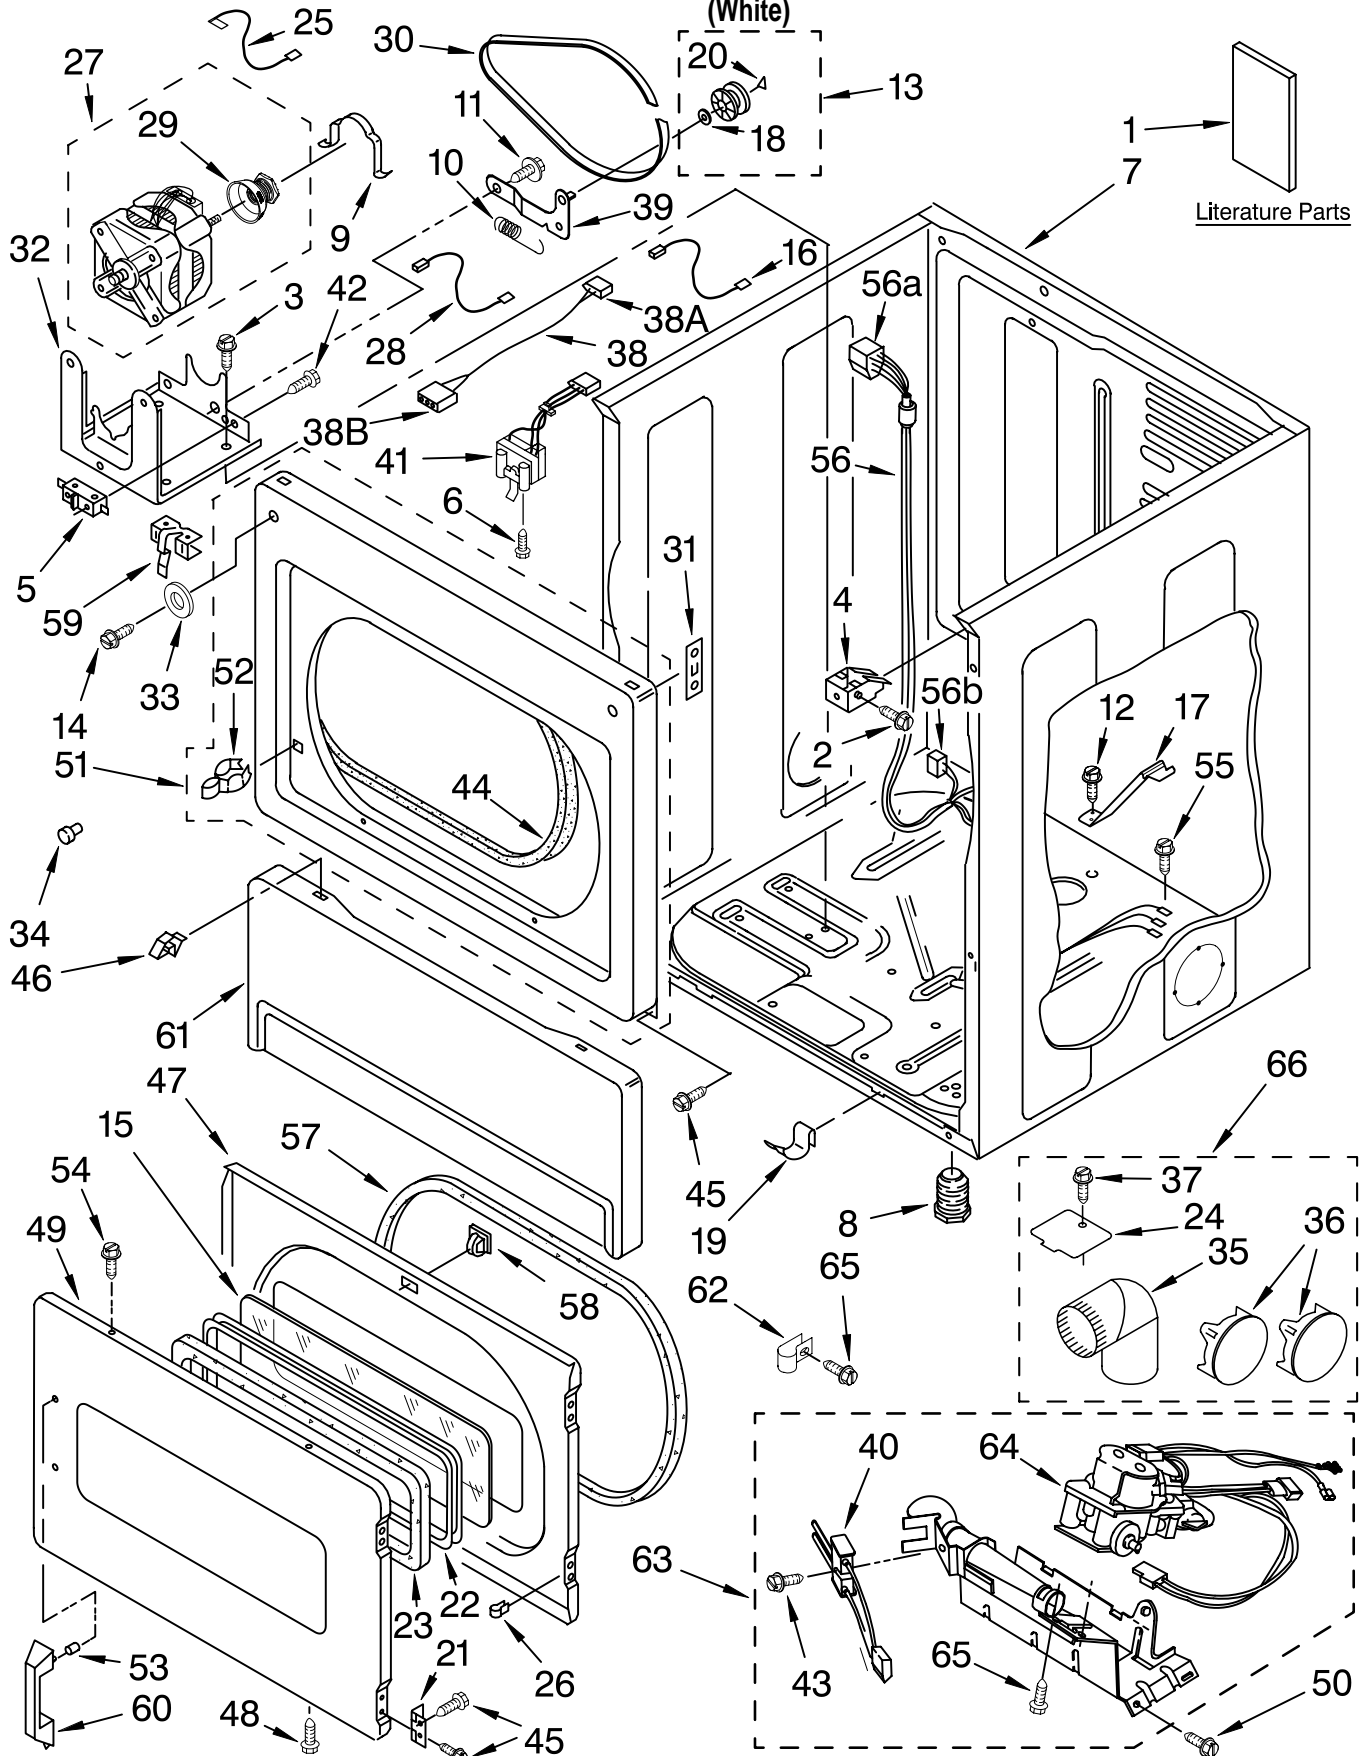

FOR ORDERING INFORMATION REFER TO PARTS PRICE LIST

LOWER CABINET AND FRONT PANEL PARTS

For Model: CSP2761TQ0
(White)

Illus. No.	Part No.	DESCRIPTION	Illus. No.	Part No.	DESCRIPTION	Illus. No.	Part No.	DESCRIPTION
1		Literature Parts (Located Behind Toe Panel)	23	3392915	Gasket, Window	50	343641	Screw, 10-16 x 1/2
	8577211	Installation	24	3394331	Plate Cover (Bottom Exhaust)	51	3393081	Upper Front Panel
		Instructions	25	3398948	Wire, Jumper	52	696144	Strike, Door
	8576825	Wiring Diagram	26	3389249	Nut, "U" (4)	53	3393933	Fastener
	W10128962	Repair Parts List	27	8538264	Motor Assembly (60 Hz.)	54	718032	Screw, 8-18 x 3/4
			28	3394081	Wire, Jumper	55	3390647	Screw, 8-18 x 1/2
2	3391915	Screw, 10-16 x 1	29	8066184	Pulley 60 Hz	56	8529990	Harness (Lower)
3	3390663	Screw, 10-16 x 1/2	30	3387610	Belt, Drive	56A	3390423	Plug, Multi- Terminal
4	3391846	Clip, Front Panel (2)	31	3390902	Clip, Door Hinge (2)	56B	717252	Receptacle
5	3394881	Switch, Broken Belt	32	3387118	Bracket, Motor	57	3390735	Seal, Door
6	697773	Screw, 6-20 x 7/8	33	3392186	Washer	58	3392538	Catch, Door Assembly
7	8310656	Cabinet, Lower	34	693152	Bumper	59	8066120	Lever, Snap Switch
8	3392100	Foot, Dryer Plastic (4)	35	279731	4"-90 Elbow	60	3392906	Handle, Door
9	660658	Clamp, Motor (2)	36	697750	Plug-Multivent	61	697215	Panel, Toe (Includes Illus. 34)
10	3387374	Spring, Idler	37	488729	Screw	62	3387561	Clamp-Pipe
11	3389420	Retainer, Idler	38	8283298	Jumper, Door Switch	63	3401797	Burner Assembly 60 Hz.
12	693995	Screw, 8-18 x 3/8	38A	717253	Plug, 2-Way			(Refer To Pages 10 & 11 For Breakdown)
13	3388672	Pulley Assembly	38B	3936144	Connector	64	3401775	Valve, Gas (Complete)
14	3393258	Screw, 10-16 x 1/2	39	3388674	Bracket, Idler	65	3387057	Screw, 8-18 x 3/8
15	3392918	Window (Not Shown Part 3396122, Window Pack. Includes Illus. 15 & 23)	40	686590	Ignitor	<hr/> Optional Parts Not Included <hr/>		
16	3394081	Wire, Belt Switch	41	3406109	Door Switch Assembly	<hr/> Dryer Exhaust Kit (For Side & Bottom Venting) <hr/>		
17	8529757	Bracket, Burner	42	98129	Screw, 6-20 x 1 1/16	66	279818	White
18	233520	Washer, Thurst	43	3393909	Screw, 8-32 x 3/4			
19	297092	Clip (2)	44	3387242	Seal, Front Panel			
20	690997	Tri-Ring	45	342055	Screw, 8-18 x 1/2			
21	3389247	Hinge And Pin (2)	46	3388229	Retainer			
22	3392914	Frame, Window	47	3392905	Door, Rear			
			48	694091	Screw, 8-18 x 3/8			
			49	3392880	Door, Front			